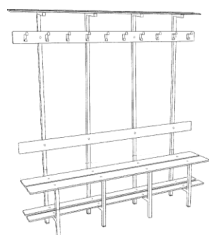

COMPACT LAMINATE BENCHES AND HANGERS

Designation	2 FUNCTION SIMPLE BENCH BAS.COV.2F			3 FUNCTION DOUBLE BENCH BAD.COV.3F		
Dimensions	424x 600 x430	424x 920 x430	424x 1840 x430	825x 600 x950	825x 920 x950	825x 1840 x950
Disassembled (KIT)	111,00€	170,00€	261,00€	287,00€	443,00€	715,00€
Factory assembled	122,00€	181,00€	282,00€	320,00€	478,00€	758,00€

Designation	3 FUNCTION SIMPLE BENCH BAS.COV.3F			4 FUNCTION DOUBLE BENCH BAD.COV.4F		
Dimensions	825x 600 x430	825x 920 x430	825x 1840 x430	1840x 600 x950	1840x 920 x950	1840x 1840 x950
Disassembled (KIT)	186,00€	284,58€	455,33€	321,00€	491,00€	788,00€
Factory assembled	204,60€	304,50€	487,20€	354,00€	525,00€	831,00€

Designation	4 FUNCTION SIMPLE BENCH BAS.COV.4F			5 FUNCTION DOUBLE BENCH BAD.COV.5F		
Dimensions	1840x 600 x430	1840x 920 x430	1840x 1840 x430	2040x 600 x950	2040x 920 x950	2040x 1840 x950
Disassembled (KIT)	236,00€	361,08€	577,73€	376,00€	575,28€	920,45€
Factory assembled	259,60€	386,36€	618,17€	413,60€	615,55€	984,88€

COMPACT LAMINATE BENCHES AND HANGERS

Designation	5 FUNCTION SIMPLE BENCH BAS.COV.5F			HANGERS		
	2040x 600 x430	2040x 920 x430	2040x 1840 x430	600	920	1840
Dimensions						
Disassembled (KIT)	281,00€	429,93€	687,89€	18,00€	21,00€	40,00€
Factory assembled	309,10€	460,03€	736,04€	22,00€	26,00€	48,00€