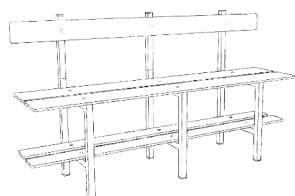

COMPACT LAMINATE BENCHES AND HANGERS

Designation	2 FUNCTION SIMPLE BENCH BAS.COV.2F			3 FUNCTION DOUBLE BENCH BAD.COV.3F		
Dimensions	424x 600 x430	424x 920 x430	424x 1840 x430	825x 600 x950	825x 920 x950	825x 1840 x950
Disassembled (KIT)	111,00€	170,00€	261,00€	287,00€	443,00€	715,00€
Factory assembled	122,00€	181,00€	282,00€	320,00€	478,00€	758,00€

Designation	3 FUNCTION SIMPLE BENCH BAS.COV.3F			4 FUNCTION DOUBLE BENCH BAD.COV.4F		
Dimensions	825x 600 x430	825x 920 x430	825x 1840 x430	1840x 600 x950	1840x 920 x950	1840x 1840 x950
Disassembled (KIT)	186,00€	284,58€	455,33€	321,00€	491,00€	788,00€
Factory assembled	204,60€	304,50€	487,20€	354,00€	525,00€	831,00€

Designation	4 FUNCTION SIMPLE BENCH BAS.COV.4F			5 FUNCTION DOUBLE BENCH BAD.COV.5F		
Dimensions	1840x 600 x430	1840x 920 x430	1840x 1840 x430	2040x 600 x950	2040x 920 x950	2040x 1840 x950
Disassembled (KIT)	236,00€	361,08€	577,73€	376,00€	575,28€	920,45€
Factory assembled	259,60€	386,36€	618,17€	413,60€	615,55€	984,88€

COMPACT LAMINATE BENCHES AND HANGERS

Designation	5 FUNCTION SIMPLE BENCH BAS.COV.5F			HANGERS		
	2040x 600 x430	2040x 920 x430	2040x 1840 x430	600	920	1840
Dimensions						
Disassembled (KIT)	281,00€	429,93€	687,89€	18,00€	21,00€	40,00€
Factory assembled	309,10€	460,03€	736,04€	22,00€	26,00€	48,00€