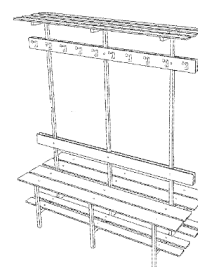

COMPACT LAMINATE BENCHES AND HANGERS

Designation	2 FUNCTION SIMPLE BENCH BAS.COV.2F			3 FUNCTION DOUBLE BENCH BAD.COV.3F		
Dimensions	424x 600 x430	424x 920 x430	424x 1840 x430	825x 600 x950	825x 920 x950	825x 1840 x950
Disassembled (KIT)	111,00€	170,00€	261,00€	287,00€	443,00€	715,00€
Factory assembled	122,00€	181,00€	282,00€	320,00€	478,00€	758,00€

Designation	3 FUNCTION SIMPLE BENCH BAS.COV.3F			4 FUNCTION DOUBLE BENCH BAD.COV.4F		
Dimensions	825x 600 x430	825x 920 x430	825x 1840 x430	1840x 600 x950	1840x 920 x950	1840x 1840 x950
Disassembled (KIT)	186,00€	284,58€	455,33€	321,00€	491,00€	788,00€
Factory assembled	204,60€	304,50€	487,20€	354,00€	525,00€	831,00€

Designation	4 FUNCTION SIMPLE BENCH BAS.COV.4F			5 FUNCTION DOUBLE BENCH BAD.COV.5F		
Dimensions	1840x 600 x430	1840x 920 x430	1840x 1840 x430	2040x 600 x950	2040x 920 x950	2040x 1840 x950
Disassembled (KIT)	236,00€	361,08€	577,73€	376,00€	575,28€	920,45€
Factory assembled	259,60€	386,36€	618,17€	413,60€	615,55€	984,88€

COMPACT LAMINATE BENCHES AND HANGERS

Designation	5 FUNCTION SIMPLE BENCH BAS.COV.5F			HANGERS		
	2040x 600 x430	2040x 920 x430	2040x 1840 x430	600	920	1840
Dimensions						
Disassembled (KIT)	281,00€	429,93€	687,89€	18,00€	21,00€	40,00€
Factory assembled	309,10€	460,03€	736,04€	22,00€	26,00€	48,00€