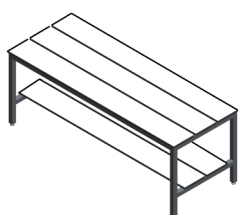

COMPACT LAMINATE BENCHES AND HANGERS

Designation	2 FUNCTION SIMPLE BENCH BAS.COV.2F			3 FUNCTION DOUBLE BENCH BAD.COV.3F		
Dimensions	424x 600 x430	424x 920 x430	424x 1840 x430	825x 600 x950	825x 920 x950	825x 1840 x950
Disassembled (KIT)	111,00€	170,00€	261,00€	287,00€	443,00€	715,00€
Factory assembled	122,00€	181,00€	282,00€	320,00€	478,00€	758,00€

Designation	3 FUNCTION SIMPLE BENCH BAS.COV.3F			4 FUNCTION DOUBLE BENCH BAD.COV.4F		
Dimensions	825x 600 x430	825x 920 x430	825x 1840 x430	1840x 600 x950	1840x 920 x950	1840x 1840 x950
Disassembled (KIT)	186,00€	284,58€	455,33€	321,00€	491,00€	788,00€
Factory assembled	204,60€	304,50€	487,20€	354,00€	525,00€	831,00€

Designation	4 FUNCTION SIMPLE BENCH BAS.COV.4F			5 FUNCTION DOUBLE BENCH BAD.COV.5F		
Dimensions	1840x 600 x430	1840x 920 x430	1840x 1840 x430	2040x 600 x950	2040x 920 x950	2040x 1840 x950
Disassembled (KIT)	236,00€	361,08€	577,73€	376,00€	575,28€	920,45€
Factory assembled	259,60€	386,36€	618,17€	413,60€	615,55€	984,88€

COMPACT LAMINATE BENCHES AND HANGERS

Designation	5 FUNCTION SIMPLE BENCH BAS.COV.5F			HANGERS		
	2040x 600 x430	2040x 920 x430	2040x 1840 x430	600	920	1840
Dimensions						
Disassembled (KIT)	281,00€	429,93€	687,89€	18,00€	21,00€	40,00€
Factory assembled	309,10€	460,03€	736,04€	22,00€	26,00€	48,00€