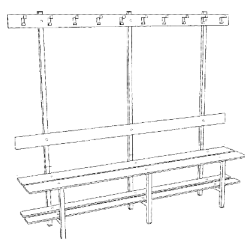

COMPACT LAMINATE BENCHES AND HANGERS

Designation	2 FUNCTION SIMPLE BENCH BAS.COV.2F			3 FUNCTION DOUBLE BENCH BAD.COV.3F		
Dimensions	424x 600 x430	424x 920 x430	424x 1840 x430	825x 600 x950	825x 920 x950	825x 1840 x950
Disassembled (KIT)	111,00€	170,00€	261,00€	287,00€	443,00€	715,00€
Factory assembled	122,00€	181,00€	282,00€	320,00€	478,00€	758,00€

Designation	3 FUNCTION SIMPLE BENCH BAS.COV.3F			4 FUNCTION DOUBLE BENCH BAD.COV.4F		
Dimensions	825x 600 x430	825x 920 x430	825x 1840 x430	1840x 600 x950	1840x 920 x950	1840x 1840 x950
Disassembled (KIT)	186,00€	284,58€	455,33€	321,00€	491,00€	788,00€
Factory assembled	204,60€	304,50€	487,20€	354,00€	525,00€	831,00€

Designation	4 FUNCTION SIMPLE BENCH BAS.COV.4F			5 FUNCTION DOUBLE BENCH BAD.COV.5F		
Dimensions	1840x 600 x430	1840x 920 x430	1840x 1840 x430	2040x 600 x950	2040x 920 x950	2040x 1840 x950
Disassembled (KIT)	236,00€	361,08€	577,73€	376,00€	575,28€	920,45€
Factory assembled	259,60€	386,36€	618,17€	413,60€	615,55€	984,88€

COMPACT LAMINATE BENCHES AND HANGERS

Designation	5 FUNCTION SIMPLE BENCH BAS.COV.5F			HANGERS		
	2040x 600 x430	2040x 920 x430	2040x 1840 x430	600	920	1840
Dimensions						
Disassembled (KIT)	281,00€	429,93€	687,89€	18,00€	21,00€	40,00€
Factory assembled	309,10€	460,03€	736,04€	22,00€	26,00€	48,00€