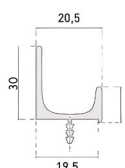

Finishes and Sides

Width (mm)	Height (mm)											
	400	550	700	740	850	880	890	950	990	1940	2390	2590
352	109,24€	140,11€	167,03€	170,35€	186,52€		195,30€	208,45€	217,22€			
602		232,81€				292,15€				574,01€	657,68€	712,74€

Out-of-size doors billed for the next larger dimension.

Non- standard doors, different from the tabled measurements, calculate price per m2, **590€**

Bicolor or 3D aluminium border +15% to the RRP price.

Aluminium Handle

Doors up to 447mm wide = 8,50€

Doors with a width between 487 and 797mm = 10,75€

Doors with a width between 897 and 1197mm = 15,15€

"J" Handle

"U" Handle

IMPORTANT NOTES

VAT not included.