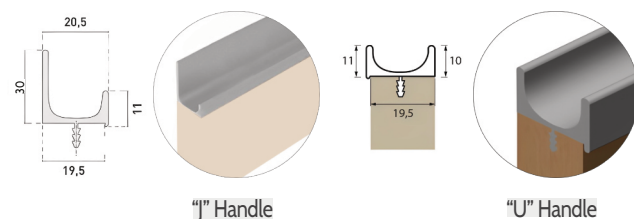

Out-of-size doors billed for the next larger dimension.

 Non- standard doors, different from the tabled measurements, calculate price per m2, **321,50€**

Bicolor or 3D aluminium border +15% to the RRP price.

**Aluminium Handle**

Doors up to 447mm wide = 8,50€

Doors with a width between 487 and 797mm = 10,75€

Doors with a width between 897 and 1197mm = 15,15€

**IMPORTANT NOTES**

VAT not included.

Price should be understood as "Ex Works" (EXW).