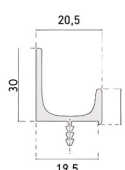

**Finishes and Sides**

Width (mm)	Height (mm)											
	400	550	700	740	850	880	890	950	990	1940	2390	2590
352	11,70€	15,01€	17,90€	18,25€	19,98€		20,93€	22,33€	23,27€			
602		24,94€				31,30€				61,50€	70,47€	76,37€

**Observations**
**Melamine chipboard doors**

Prices shown in €/ un, without handle and without drilling.

- Drilling service has a cost of 0,50€/ drill (net value).

Out-of-size doors billed for the next larger dimension.

 Non- standard doors, different from the tabled measurements, calculate price per m2, **64€**
**Aluminium Handle**

Doors up to 447mm wide = 8,50€

Doors with a width between 487 and 797mm = 10,75€

Doors with a width between 897 and 1197mm = 15,15€