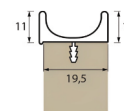

"U" Handle

IMPORTANT NOTES

VAT not included.

Price should be understood as "Ex Works" (EXW).

This table can be changed without prior notice, nullifying all its previous editions.