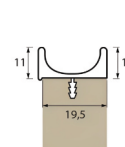

**Finishes and Sides**

Width (mm)	Height (mm)											
	400	550	700	740	850	880	890	950	990	1940	2390	2590
352	39,42€	50,56€	60,27€	61,47€	67,30€		70,47€	75,21€	78,38€			
602		84,00€				105,42€				207,12€	237,31€	257,18€

Out-of-size doors billed for the next larger dimension.

Non- standard doors, different from the tabled measurements, calculate price per m2, **212€**

Bicolor or 3D aluminium border +15% to the RRP price.

**Aluminium Handle**

Doors up to 447mm wide = 8,50€

Doors with a width between 487 and 797mm = 10,75€

Doors with a width between 897 and 1197mm = 15,15€

"J" Handle

"U" Handle

**IMPORTANT NOTES**

VAT not included.