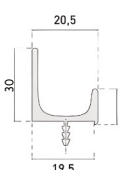

**Finishes and Sides**

Width (mm)	Height (mm)											
	400	550	700	740	850	880	890	950	990	1940	2390	2590
352	39,42€	50,56€	60,27€	61,47€	67,30€		70,47€	75,21€	78,38€			
602		84,00€				105,42€				207,12€	237,31€	257,18€

Out-of-size doors billed for the next larger dimension.

Non- standard doors, different from the tabled measurements, calculate price per m2, **212€**

Bicolor or 3D aluminium border +15% to the RRP price.

**Aluminium Handle**

Doors up to 447mm wide = 8,50€

Doors with a width between 487 and 797mm = 10,75€

Doors with a width between 897 and 1197mm = 15,15€

"J" Handle

"U" Handle

**IMPORTANT NOTES**

VAT not included.