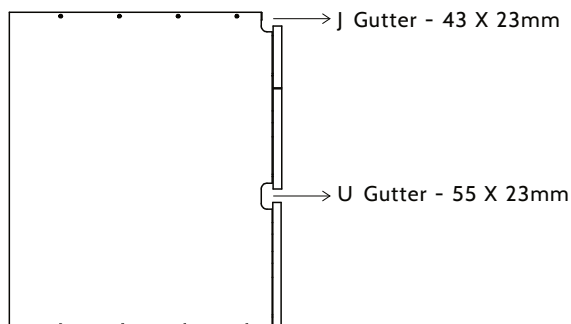

Model	Dimensions (mm)			Prices (€/un)		
	Height	Width	Depth	Group I	Group II	Group III
Rims						
	700	400	90	15,74€	20,58€	22,87€
		500		16,33€	21,35€	23,73€
		550		16,72€	21,88€	24,32€
		600		17,18€	22,38€	24,87€
	950	450		18,04€	23,79€	26,42€
		500		18,77€	24,40€	27,11€
		550		19,18€	25,00€	27,77€
		600		19,40€	25,44€	28,26€
	1820	600		31,13€	40,70€	45,22€
	2270			36,82€	48,13€	53,48€
	2470			39,20€	51,25€	56,93€

TECHNICAL SPECIFICATIONS

Sides, top, base, shelves: 16mm thick melamine coated chipboard with 1mm thick PVC edge.

Back: 8mm thick melamine-coated chipboard.

The price table for kitchen modules includes mounting accessory kits consisting of : bolts, screws and shelf supports, as well as back, with the exception of sink and oven modules.

TECHNICAL SPECIFICATIONS - "J" AND "C" GUTTER

FINISHES

GROUP I

GROUP II

GROUP III

OPTIONALS

- 19mm thickness : + 15%
- Other colors: White + 20%
- Non waterproof melamine modules : -5%
- "J" and "U" machining service: 2€/ each
- Drawer chipping: 0.75€ per drawer

IMPORTANT NOTES

VAT not included.

Price should be understood as "Ex Works" (EXW).

This table can be changed without prior notice, nullifying all its previous editions.