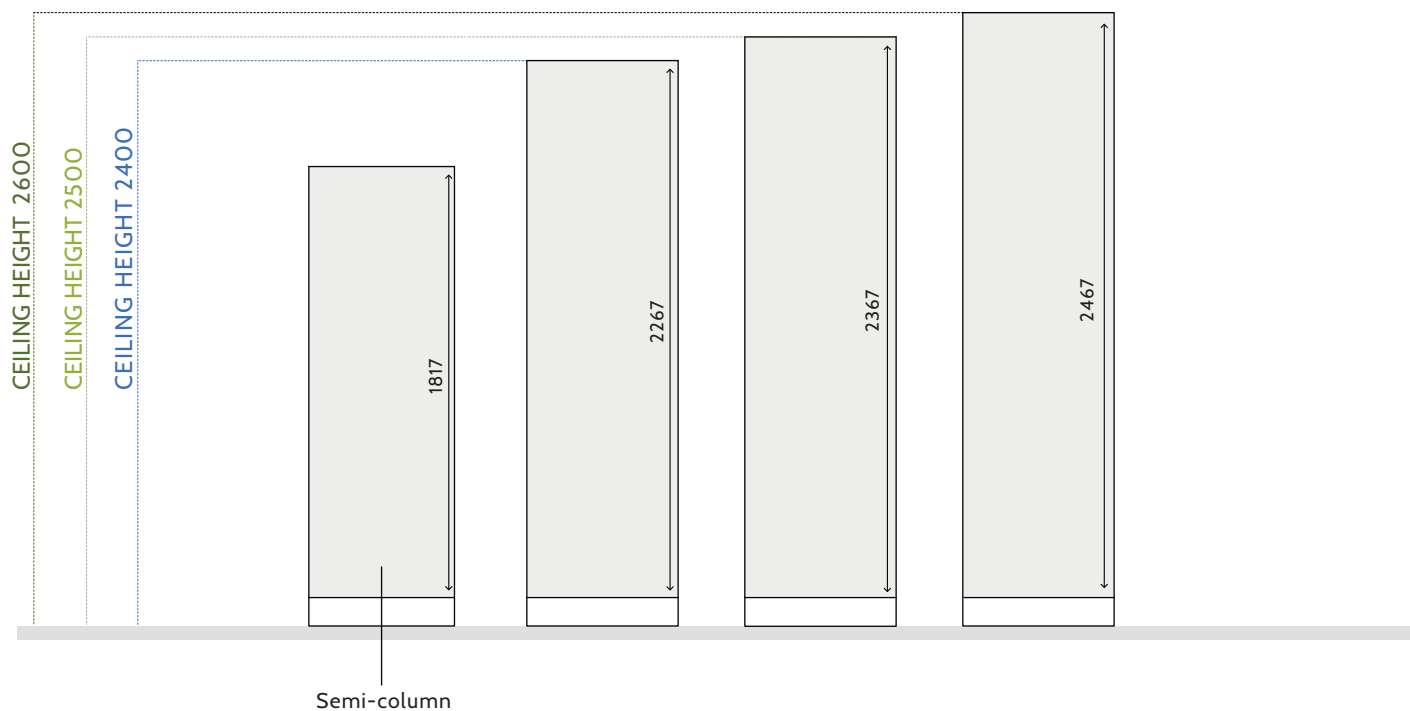

1. Sugestion | Kitchen Example 1

2. Micro-oven or oven column suggestions

Dimensions (blue): with flap - upper modules; Dimensions (green): with collar - lower modules
 Dimensions (black): without flap - upper modules; without collar - lower modules

Observations:

- Skirting board - 120mm
- Ceiling clearance - 10mm

3. Pantry column suggestions

IMPORTANT NOTES

VAT not included.

Price should be understood as "Ex Works" (EXW).

This table can be changed without prior notice, nullifying all its previous editions.