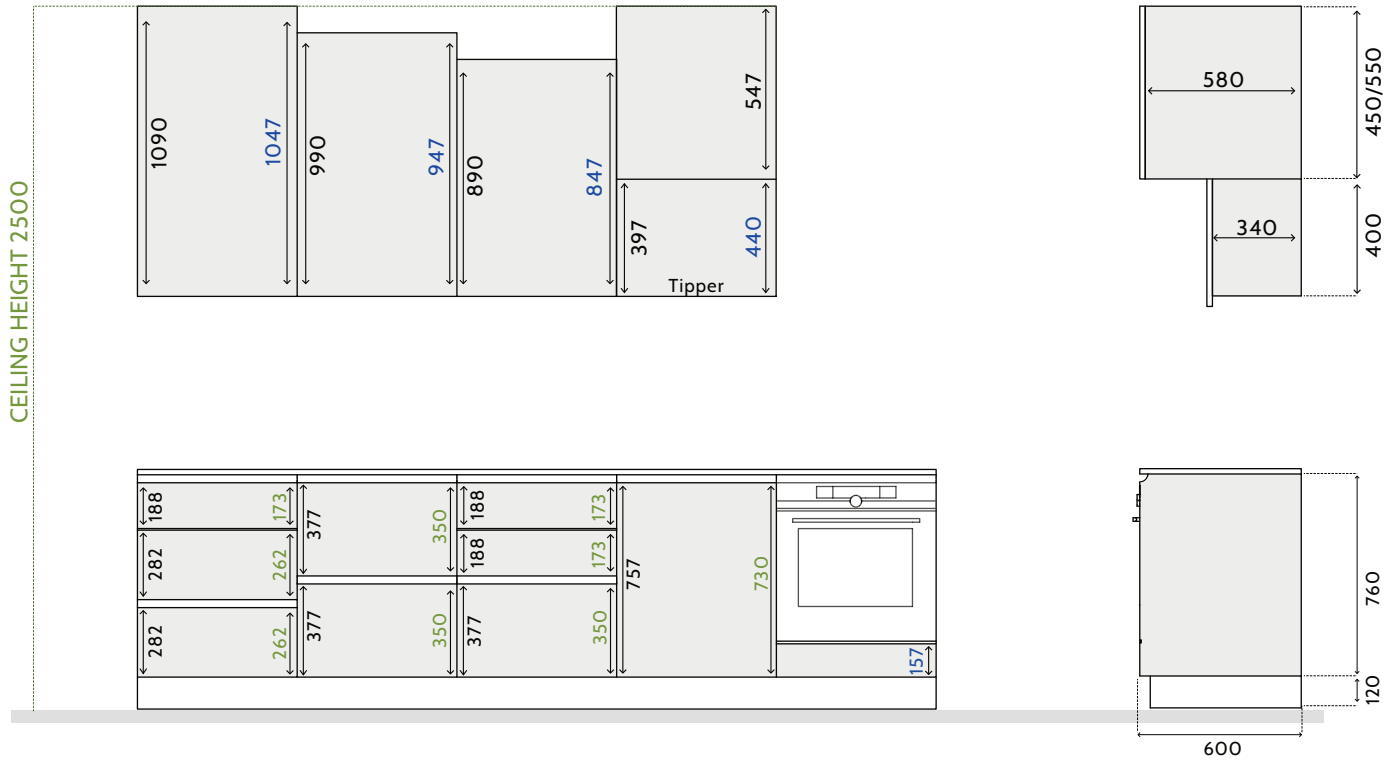

1. Sugestion | Kitchen Example 1

2. Micro-oven or oven column suggestions