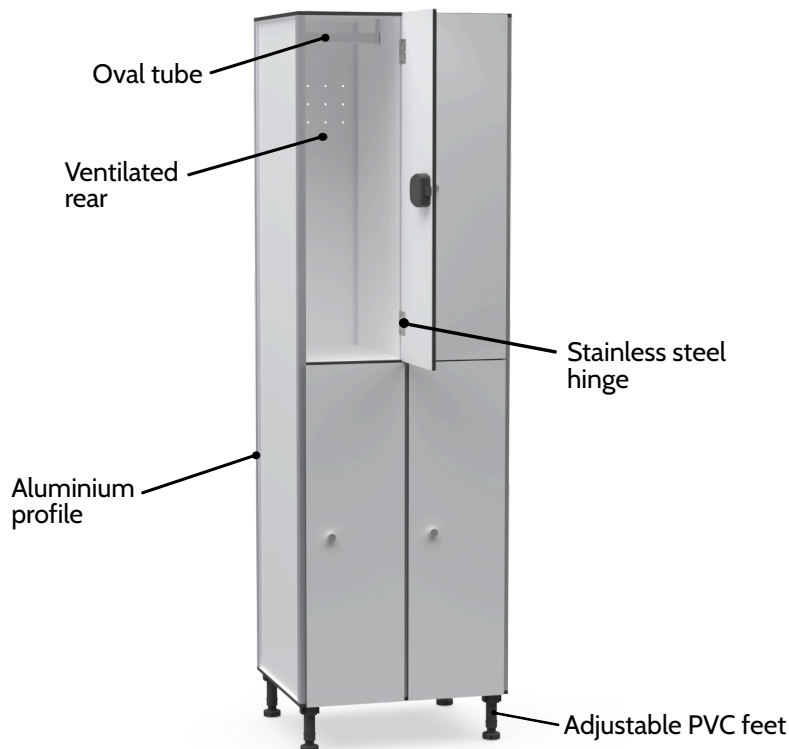

Important Notes

Lockers supplied disassembled - prices do not include assembly service.
Includes hanger - 1 per compartment.

LOCKERS WITH PROFILE - L DOORS							
Model	Designation	Reference	Dimensions (mm)			Door Thickness (mm)	Price
			Height	Width	Depth		
	SIMPLE LOCKER 2 "L" DOORS (WITH PROFILE)	CASPF.COV.P2L	1820	300	500	10	378,57€
			1820	300	500	12	388,57€
			1820	400	500	10	418,57€
			1820	400	500	12	431,43
Model	Designation	Reference	Dimensions (mm)			Door Thickness (mm)	Price
	DOUBLE LOCKER 4 "L" DOORS (WITH PROFILE)	CADPF.COV.P4L	1820	580	500	10	661,43€
			1820	580	500	12	680,00€
			1820	780	500	10	741,43€
			1820	780	500	12	767,14€
Model	Designation	Reference	Dimensions (mm)			Door Thickness (mm)	Price
	TRIPLE LOCKER 6 "L" DOORS (WITH PROFILE)	CATPF.COV.P6L	1820	860	500	10	945,71€
			1820	860	500	12	974,29€
			1820	1160	500	10	1065,71€
			1820	1160	500	12	1102,86€
Model	Designation	Reference	Dimensions (mm)			Door Thickness (mm)	Price
	QUADRUPLE LOCKER 8 "L" DOORS (WITH PROFILE)	CAQPF.COV.P8L	1820	1140	500	10	1228,57€
			1820	1140	500	12	1265,71€
			1820	1540	500	10	1388,57€
			1820	1540	500	12	1437,14€

Important Notes

Lockers supplied disassembled - prices do not include assembly service.
Includes hanger - 1 per compartment.

LOCKERS WITH PROFILE - TECHNICAL SHEET

Description

Locker produced with high-density compact laminate panels, joined together by aluminium profiles.
 Body - 10mm | Back - 4mm | Doors - 10/12mm

Hardware

Oxidation-resistant aluminum profile, which guarantees rigidity to the assembly.
 Stainless steel hinges with fixing to the profile.
 Hardware and screws in AISI-304 stainless steel.
 130mm PVC feet, adjustable up to 190mm.
 Wide range of add-ons available - see [page. 7.](#)